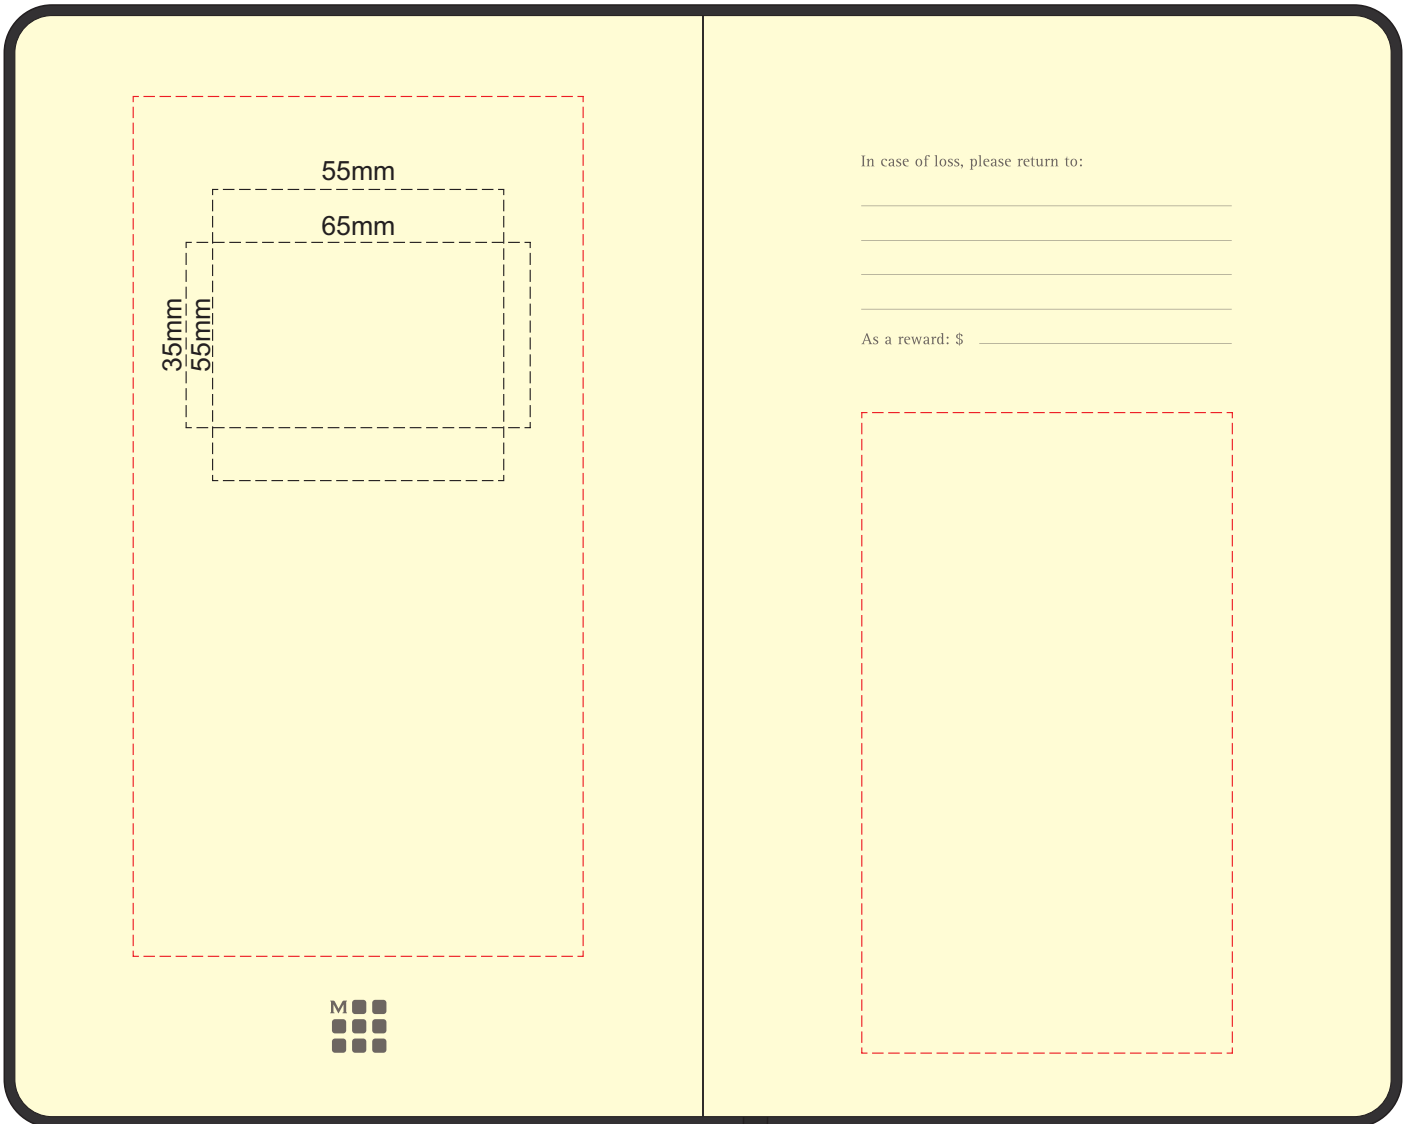

100% of Actual Size  
Screen Print (one colour)

100% of Actual Size  
Debossing Front Cover

Branding area can be moved **anywhere within the red lines.**

100% of Actual Size  
Foil Printing Front Cover  
FRONT ONLY

Please note: Print area 70mm x 55mm is **moveable within the red dotted area**, the print area cannot be rotated. The printing will inherit the texture of the substrate which may affect the legibility of small text or appearance of fine detail.

-  Copper Foil Print Colour
-  Silver Foil Print Colour
-  Gold Foil Print Colour

100% of Actual Size  
Debossing Back Cover

70% of Actual Size  
Pad Print Front End-Paper

Branding area can be moved anywhere within the red lines.

70% of Actual Size  
Pad Print Back End-Paper

Branding area can be moved **anywhere within the red lines.**

Green Line = Fold Lines when assembled on notebook  
 Blue Line = The SIGNIFICANT PRINT AREA  
 (Keep all critical images & text within this box)  
 Black Line = Maximum print area  
 Pink Line = Bleed off to here