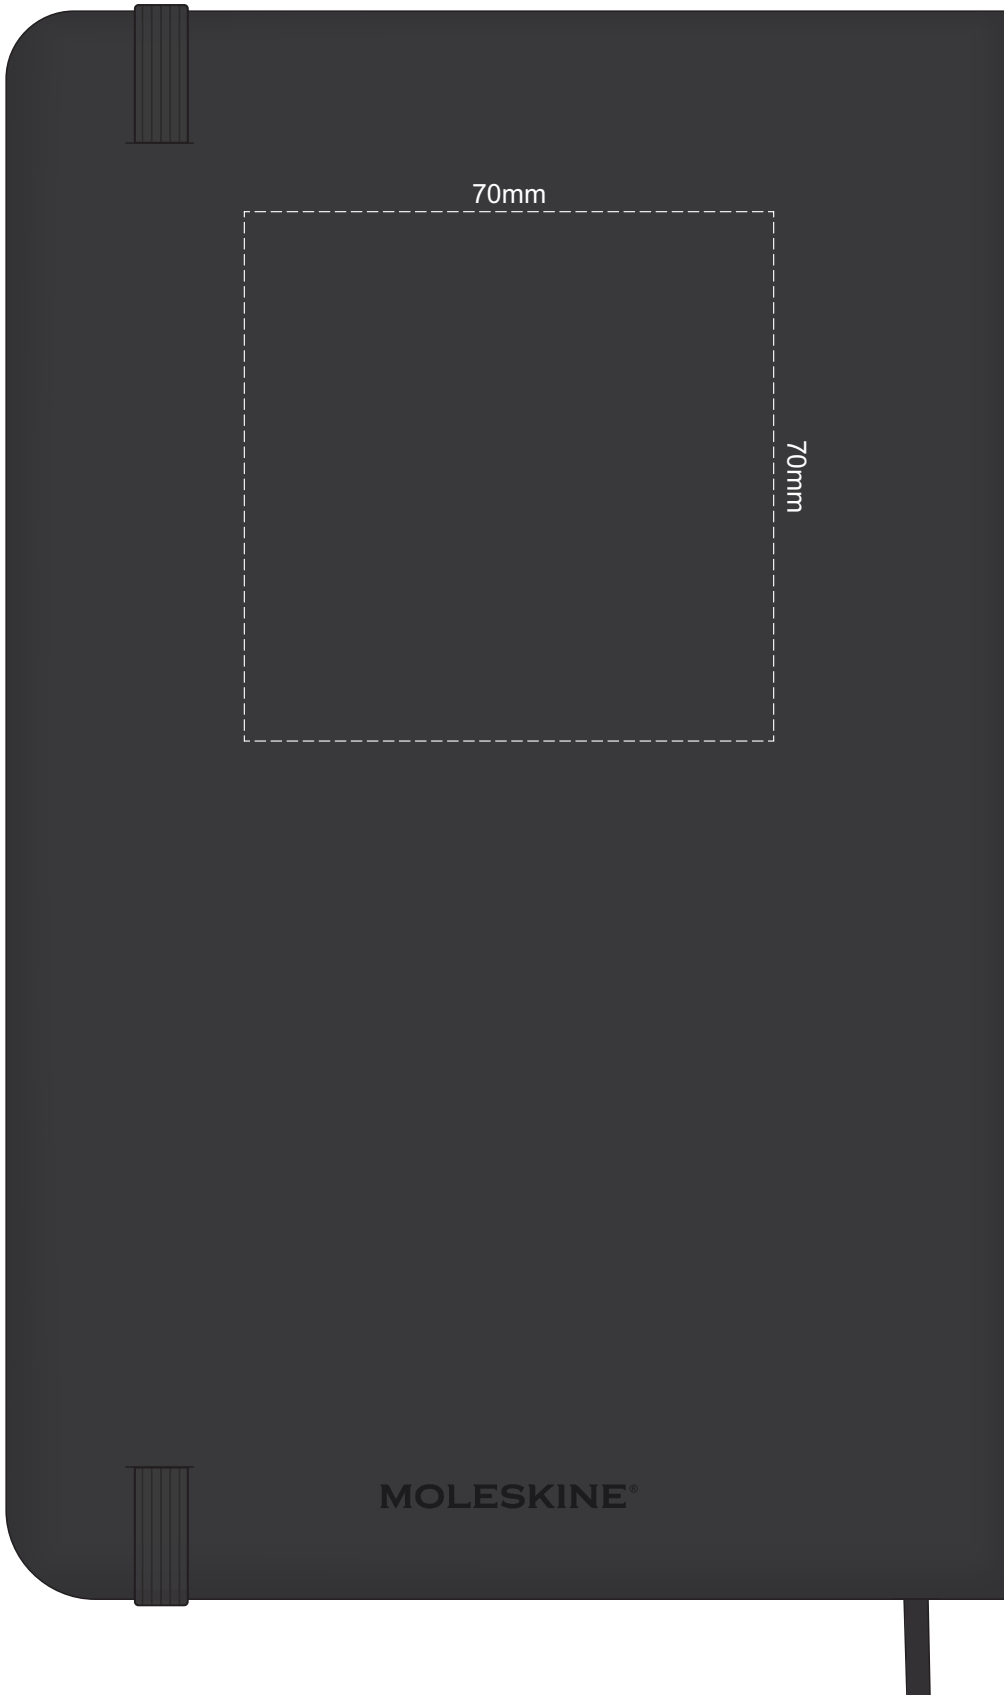

100% of Actual Size  
Screen Print (one colour)

100% of Actual Size  
Debossing Front Cover

Branding area can be moved **anywhere within the red lines.**

100% of Actual Size  
Foil Printing Front Cover  
FRONT ONLY

Please note: Print area 70mm x 55mm is **moveable within the red dotted area**, the print area cannot be rotated. The printing will inherit the texture of the substrate which may affect the legibility of small text or appearance of fine detail.

-  Copper Foil Print Colour
-  Silver Foil Print Colour
-  Gold Foil Print Colour

100% of Actual Size  
Debossing Back Cover

70% of Actual Size  
Pad Print Front End-Paper

Branding area can be moved anywhere within the red lines.

70% of Actual Size  
Pad Print Back End-Paper

Branding area can be moved **anywhere within the red lines.**

Green Line = Fold Lines when assembled on notebook  
 Blue Line = The SIGNIFICANT PRINT AREA  
 (Keep all critical images & text within this box)  
 Black Line = Maximum print area  
 Pink Line = Bleed off to here