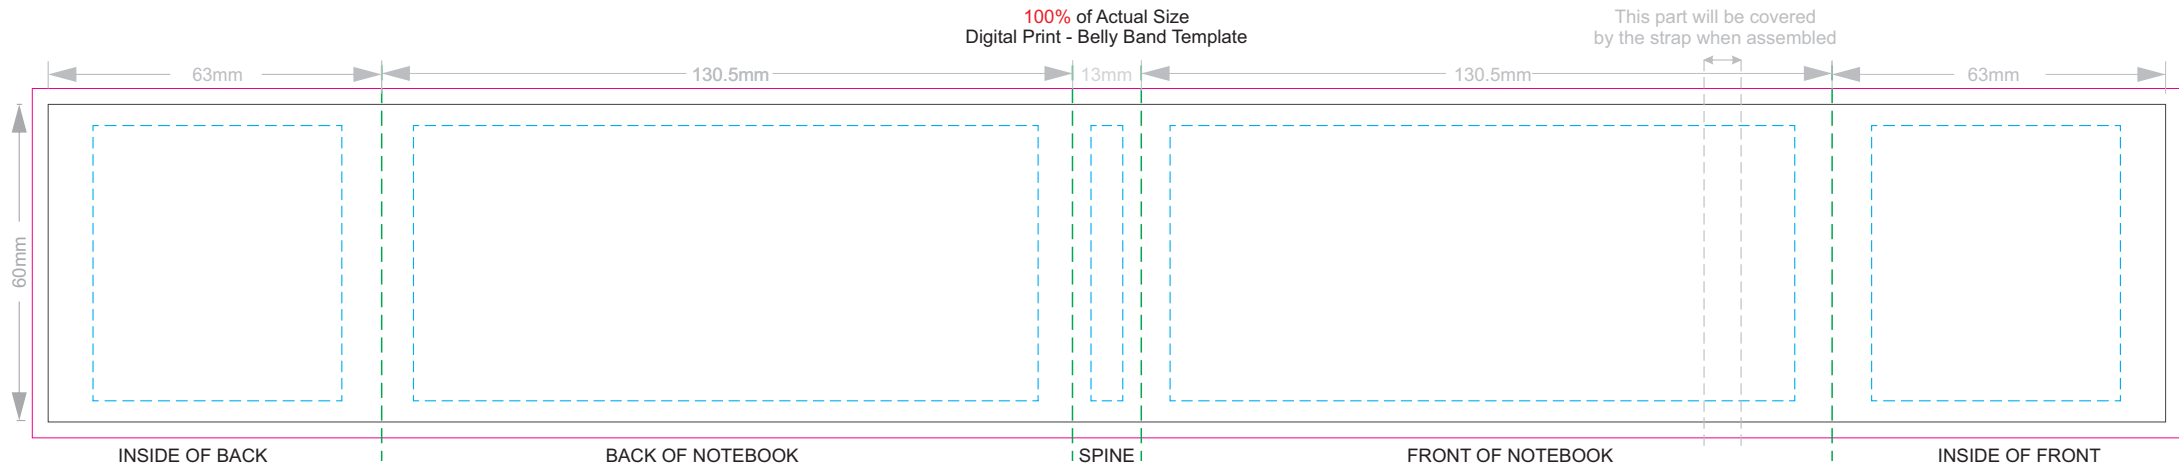

100% of Actual Size  
Screen Print (one colour)

100% of Actual Size  
Debossing Front Cover

Branding area can be moved **anywhere within the red lines.**

100% of Actual Size  
Foil Printing Front Cover  
FRONT ONLY

Please note: Print area 70mm x 55mm is **moveable within the red dotted area**, the print area cannot be rotated. The printing will inherit the texture of the substrate which may affect the legibility of small text or appearance of fine detail.

-  Copper Foil Print Colour
-  Silver Foil Print Colour
-  Gold Foil Print Colour

100% of Actual Size  
Debossing Back Cover

70% of Actual Size  
Pad Print Front End-Paper

Branding area can be moved anywhere within the red lines.

70% of Actual Size  
Pad Print Back End-Paper

Branding area can be moved **anywhere within the red lines.**

Green Line = Fold Lines when assembled on notebook  
 Blue Line = The SIGNIFICANT PRINT AREA  
 (Keep all critical images & text within this box)  
 Black Line = Maximum print area  
 Pink Line = Bleed off to here