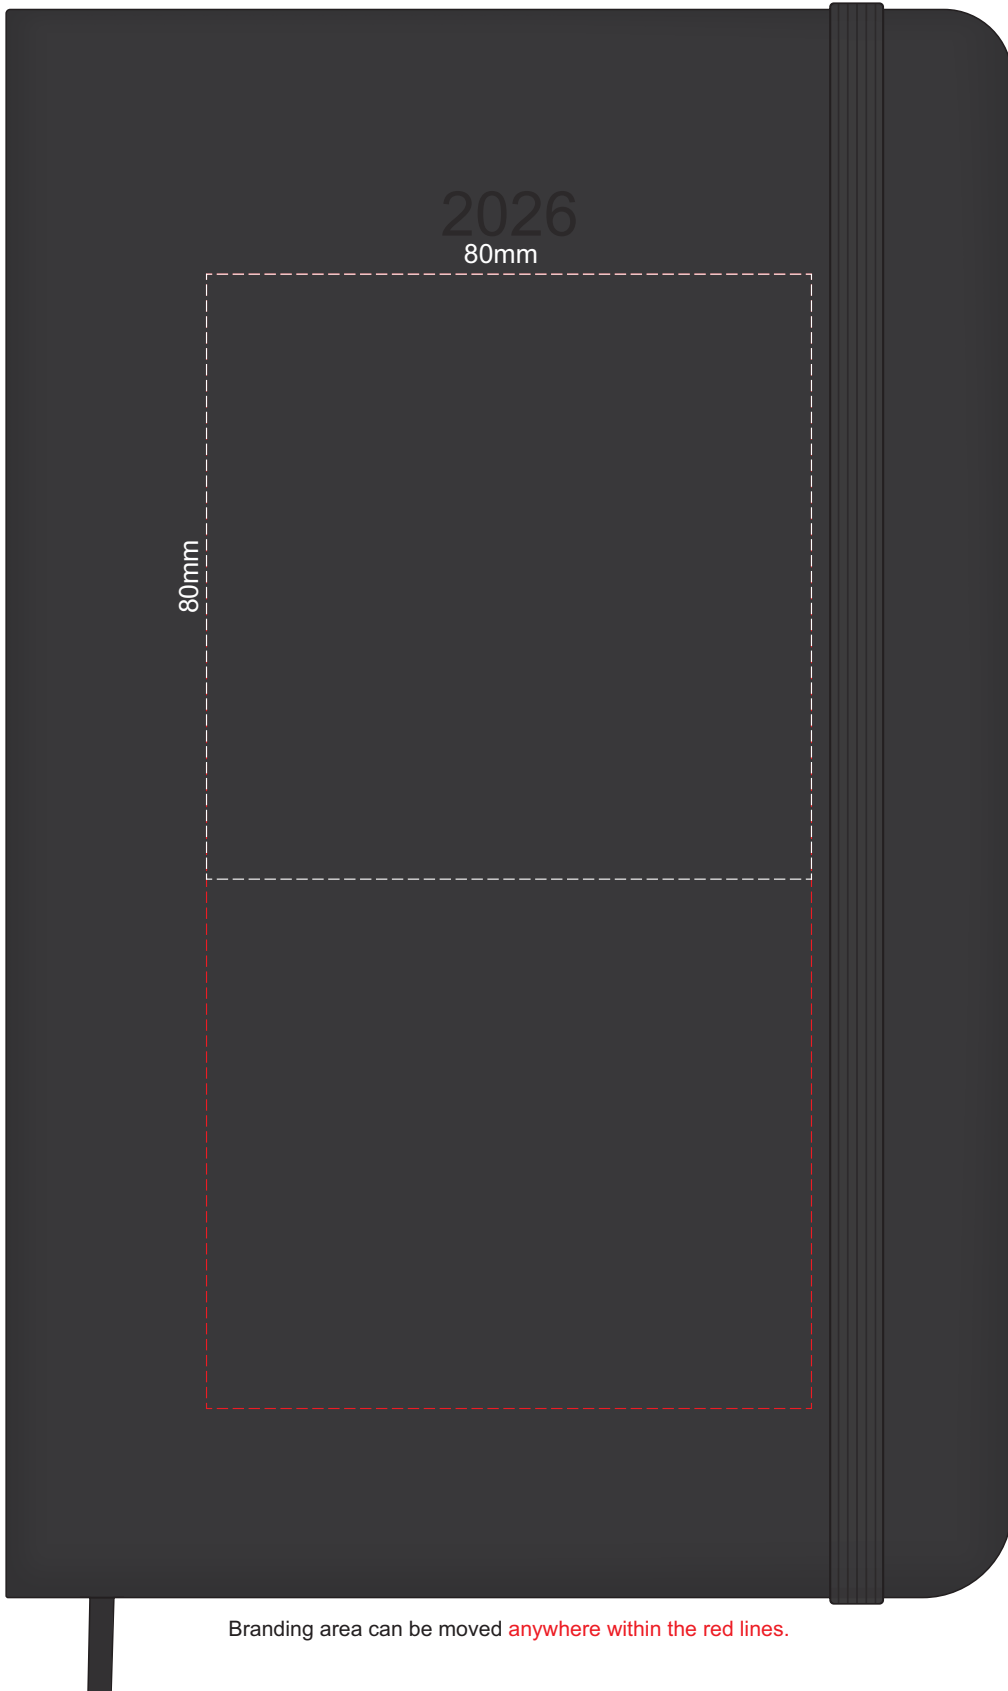

100% of Actual Size  
Screen Print (one colour)

100% of Actual Size  
Debossing Front Cover

Branding area can be moved **anywhere within the red lines.**

100% of Actual Size  
Foil Printing Front Cover  
FRONT ONLY

Please note: Print area 70mm x 55mm is **moveable within the red dotted area**, the print area cannot be rotated. The printing will inherit the texture of the substrate which may affect the legibility of small text or appearance of fine detail.

-  Copper Foil Print Colour
-  Silver Foil Print Colour
-  Gold Foil Print Colour

100% of Actual Size  
Debossing Back Cover

70% of Actual Size  
Pad Print Front End-Paper

Branding area can be moved anywhere within the red lines.

70% of Actual Size  
Pad Print Back End-Paper

Branding area can be moved **anywhere within the red lines.**

Green Line = Fold Lines when assembled on notebook  
 Blue Line = The SIGNIFICANT PRINT AREA  
 (Keep all critical images & text within this box)  
 Black Line = Maximum print area  
 Pink Line = Bleed off to here