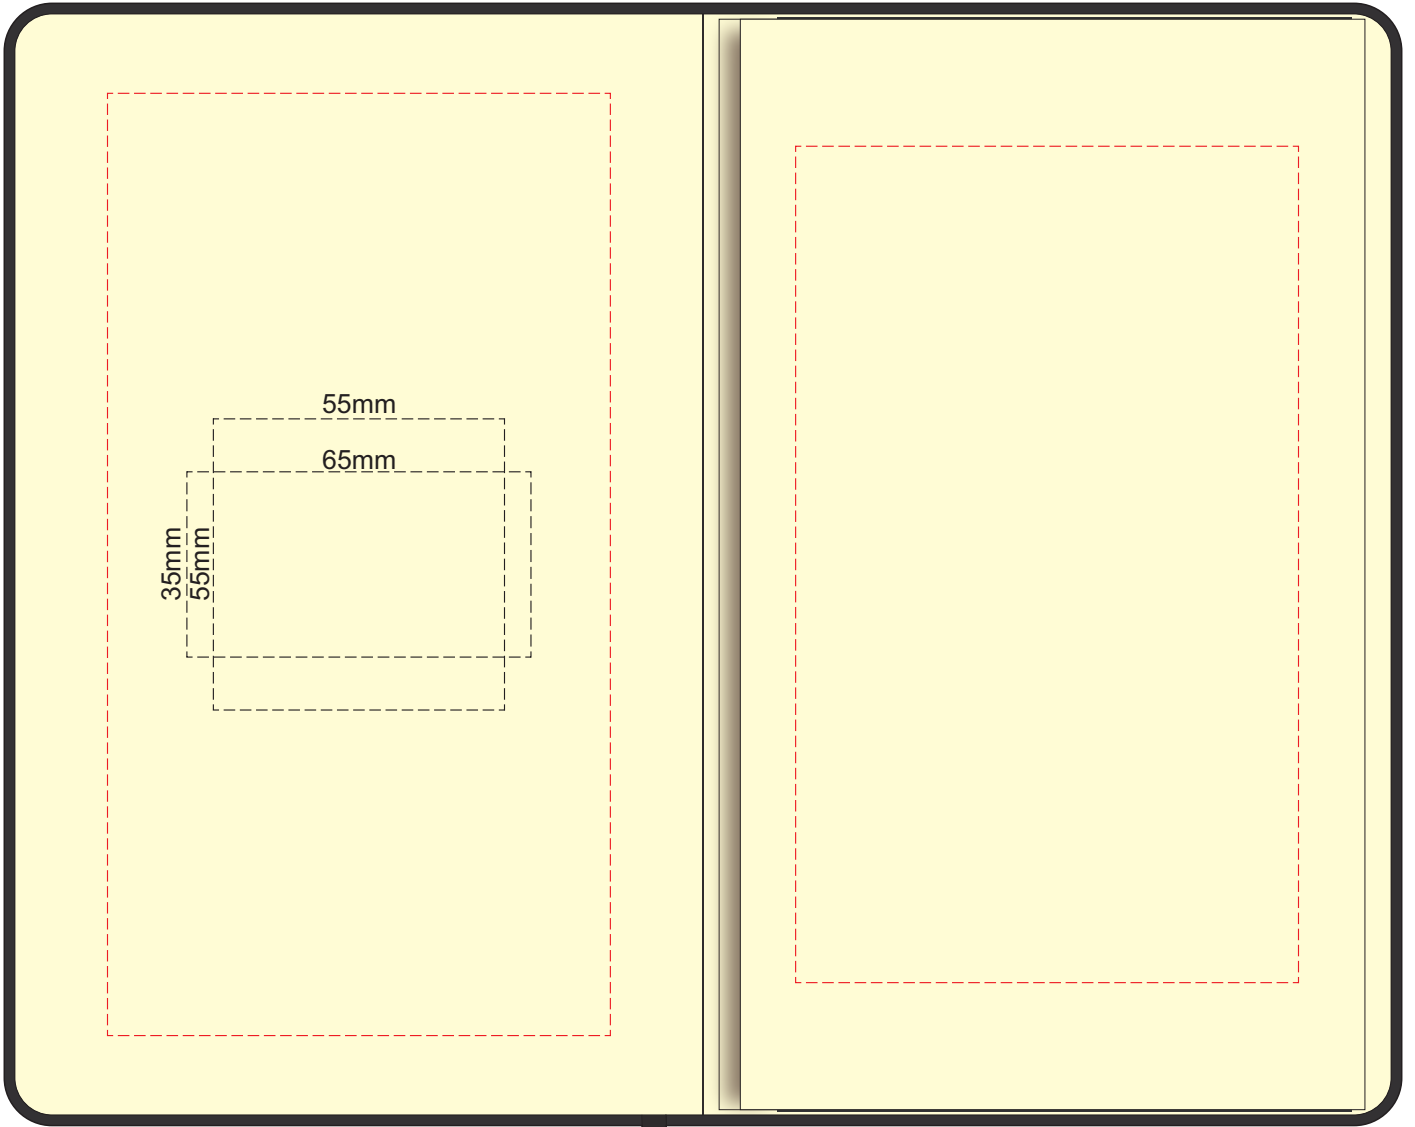

100% of Actual Size  
Screen Print (one colour)

100% of Actual Size  
Debossing Front Cover

Branding area can be moved **anywhere within the red lines.**

100% of Actual Size  
Foil Printing Front Cover  
FRONT ONLY

Please note: Print area 70mm x 55mm is **moveable within the red dotted area**, the print area cannot be rotated. The printing will inherit the texture of the substrate which may affect the legibility of small text or appearance of fine detail.

-  Copper Foil Print Colour
-  Silver Foil Print Colour
-  Gold Foil Print Colour

100% of Actual Size  
Debossing Back Cover

70% of Actual Size  
Pad Print Front End-Paper

Branding area can be moved anywhere within the red lines.

70% of Actual Size  
Pad Print Back End-Paper

Branding area can be moved **anywhere within the red lines.**

Green Line = Fold Lines when assembled on notebook  
 Blue Line = The SIGNIFICANT PRINT AREA  
 (Keep all critical images & text within this box)  
 Black Line = Maximum print area  
 Pink Line = Bleed off to here