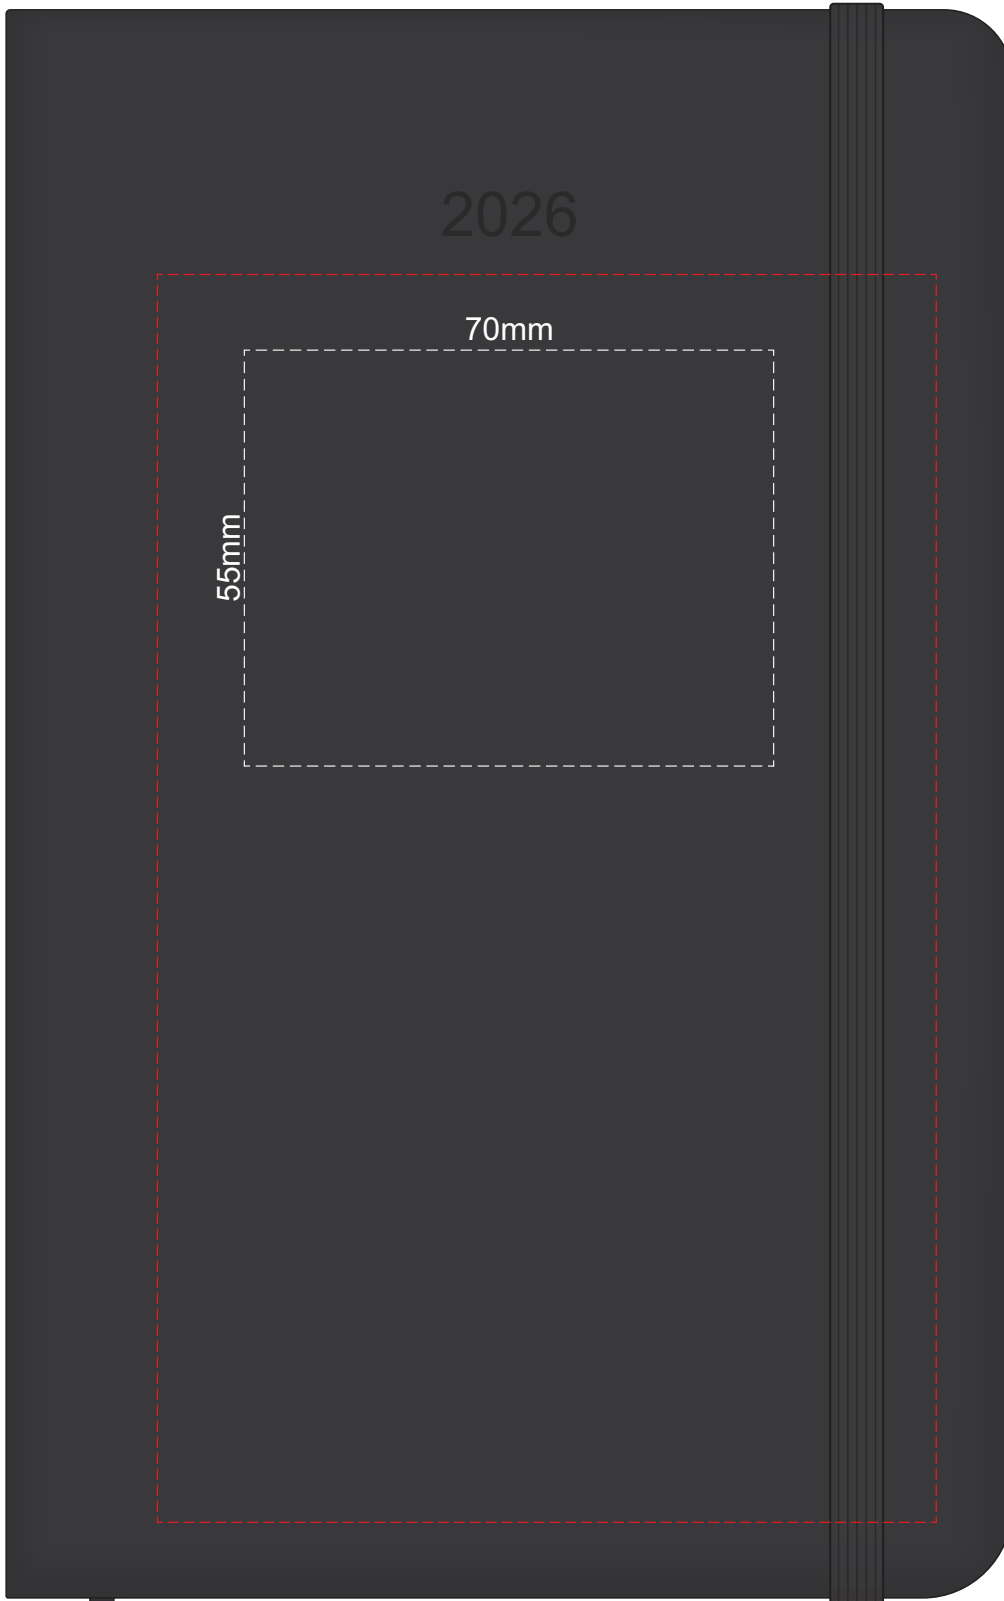

100% of Actual Size  
Screen Print (one colour)

100% of Actual Size  
Debossing Front Cover

Branding area can be moved **anywhere within the red lines.**

100% of Actual Size  
Foil Printing Front Cover  
FRONT ONLY

Please note: Print area 70mm x 55mm is **moveable within the red dotted area**, the print area cannot be rotated. The printing will inherit the texture of the substrate which may affect the legibility of small text or appearance of fine detail.

-  Copper Foil Print Colour
-  Silver Foil Print Colour
-  Gold Foil Print Colour

100% of Actual Size  
Debossing Back Cover

70% of Actual Size  
Pad Print Front End-Paper

Branding area can be moved anywhere within the red lines.

70% of Actual Size  
Pad Print Back End-Paper

Branding area can be moved **anywhere within the red lines.**

Green Line = Fold Lines when assembled on notebook  
 Blue Line = The SIGNIFICANT PRINT AREA  
 (Keep all critical images & text within this box)  
 Black Line = Maximum print area  
 Pink Line = Bleed off to here