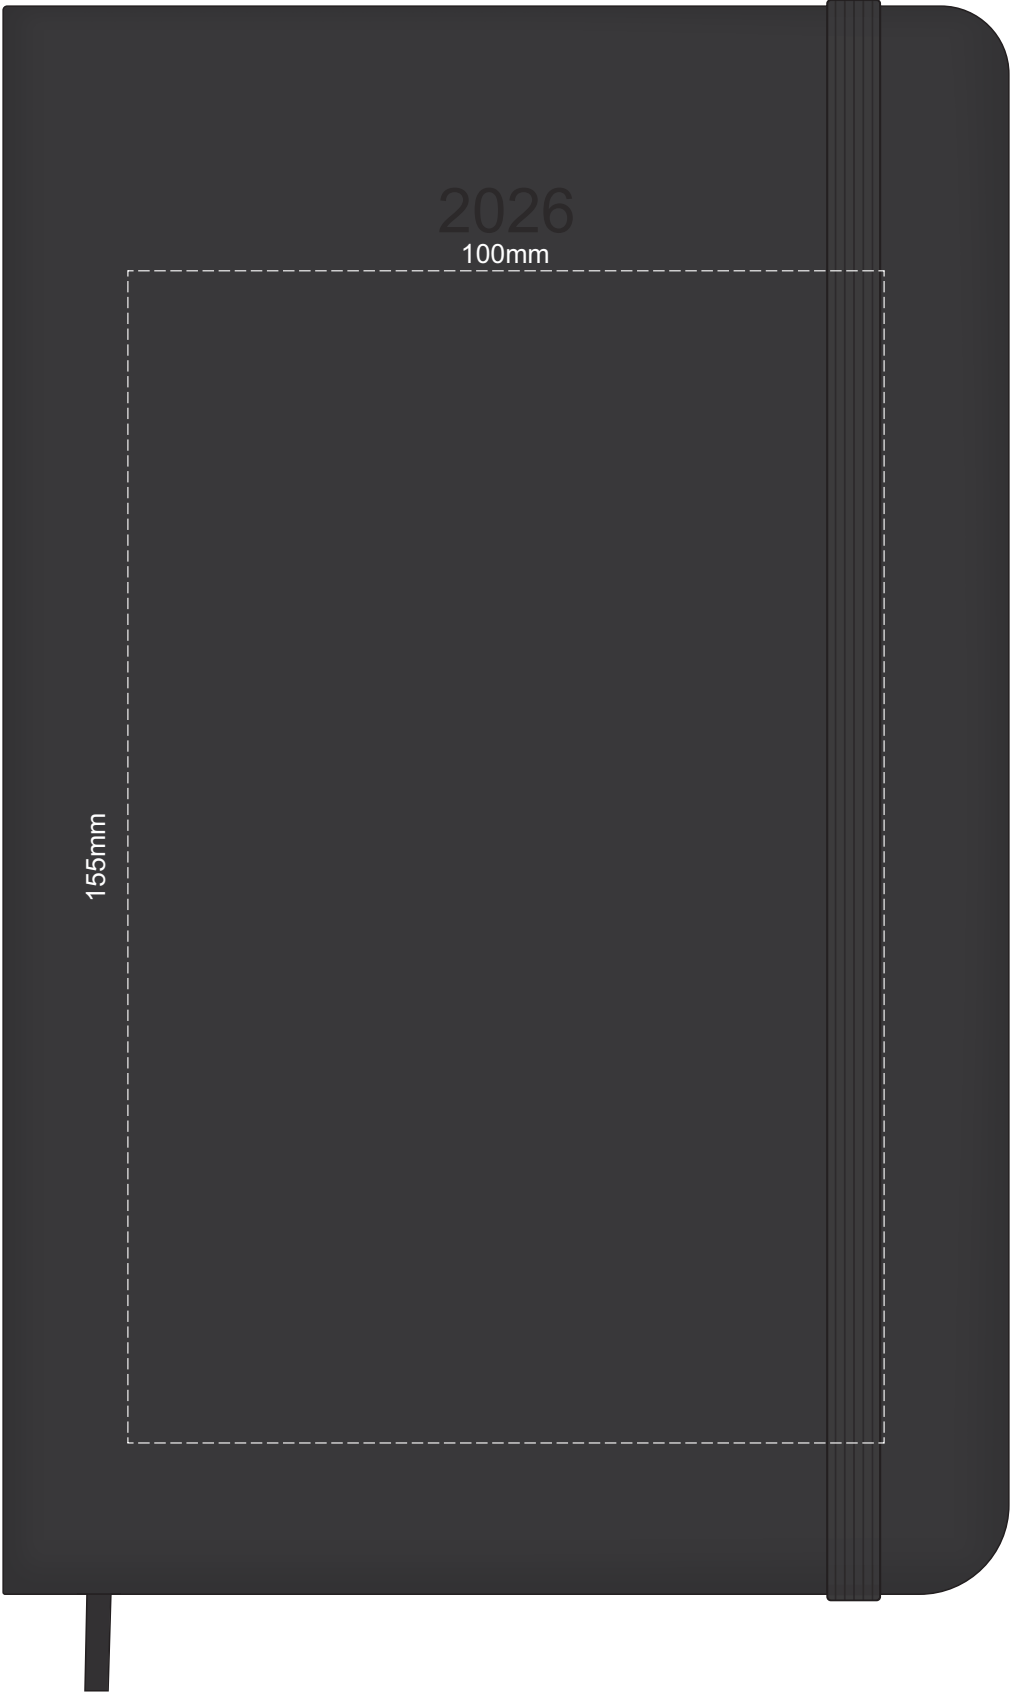

100% of Actual Size  
Screen Print (one colour)

100% of Actual Size  
Debossing Front Cover

Branding area can be moved **anywhere within the red lines.**

100% of Actual Size  
Foil Printing Front Cover  
FRONT ONLY

Please note: Print area 70mm x 55mm is **moveable within the red dotted area**, the print area cannot be rotated. The printing will inherit the texture of the substrate which may affect the legibility of small text or appearance of fine detail.

-  Copper Foil Print Colour
-  Silver Foil Print Colour
-  Gold Foil Print Colour

100% of Actual Size  
Debossing Back Cover

70% of Actual Size  
Pad Print Front End-Paper

Branding area can be moved anywhere within the red lines.

70% of Actual Size  
Pad Print Back End-Paper

Branding area can be moved **anywhere within the red lines.**

Green Line = Fold Lines when assembled on notebook  
 Blue Line = The SIGNIFICANT PRINT AREA  
 (Keep all critical images & text within this box)  
 Black Line = Maximum print area  
 Pink Line = Bleed off to here