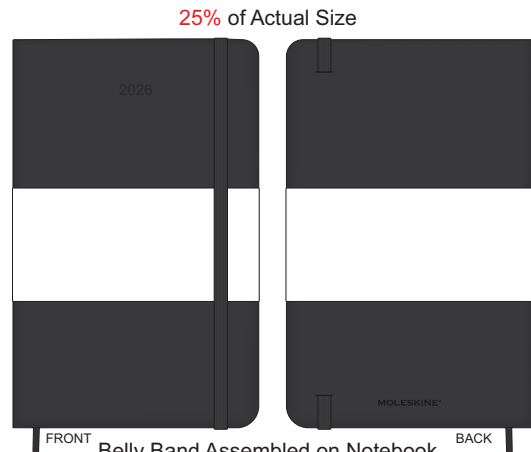

100% of Actual Size  
Screen Print (one colour)

100% of Actual Size  
Debossing Front Cover

Branding area can be moved **anywhere within the red lines.**

100% of Actual Size  
Foil Printing Front Cover  
FRONT ONLY

Please note: Print area 70mm x 55mm is **moveable within the red dotted area**, the print area cannot be rotated. The printing will inherit the texture of the substrate which may affect the legibility of small text or appearance of fine detail.

-  Copper Foil Print Colour
-  Silver Foil Print Colour
-  Gold Foil Print Colour

100% of Actual Size  
Debossing Back Cover

70% of Actual Size  
Pad Print Front End-Paper

Branding area can be moved anywhere within the red lines.

70% of Actual Size  
Pad Print Back End-Paper

Branding area can be moved **anywhere within the red lines.**

Green Line = Fold Lines when assembled on notebook  
 Blue Line = The SIGNIFICANT PRINT AREA  
 (Keep all critical images & text within this box)  
 Black Line = Maximum print area  
 Pink Line = Bleed off to here